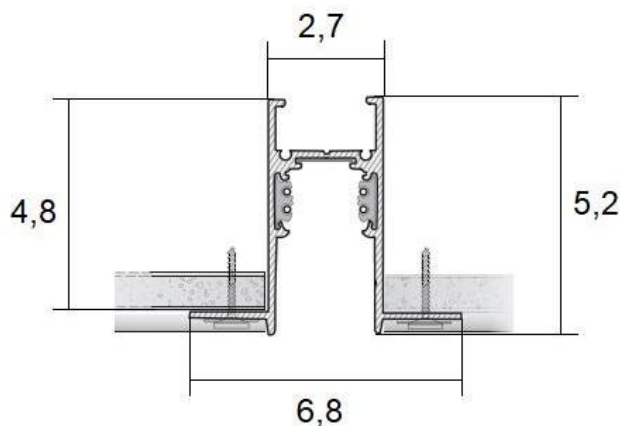

AZzardo[®]
LIGHTING

ALFA TRACK MAGNETIC52 1m GIPS1 –
AZ4863, EAN 5901238448631

Dimensions height / width / length [cm]

Product	5,2 x 6,8 x 100
Mounting inlet:	4,8 x 2,7 x 100
Ceiling base:	N/A x N/A x N/A
Shades	N/A x N/A x N/A

Shipping info height / width / length [cm]

BOX 1:	5,2 x 6,8 x 100
BOX 2:	N/A x N/A x N/A
BOX 3:	N/A x N/A x N/A
Net weight [kg]	1,1
Gross weight [kg]	1,1

Energy efficiency

N/A

Azzardo Sp. z o.o.
ul. Strzeszyńska 33 60-479 Poznań,
NIP: 929-185-75-07

www.azzardolighting.com

Product Specifications

Line	TECHNICAL
Type	TRACK LINE
Type of track	ALFA MAGNETIC
Color	MATTE BLACK
Material	ALUMINIUM
Light source	N/A
Type of socket	N/A
Lumens	N/A
Kelvins	N/A
Beam angle	N/A
Dimmable	N/A
CCT	N/A
RGB	N/A
RA	N/A
App remote control	N/A
Remote control	N/A
Voltage	48V
Power	N/A
Switch location	N/A
Protection class	N/A
Tilt	N/A
Rotation	N/A